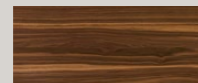

The solid wood frame unfurls at elegant angles, giving the bench its distinctly linear appearance. The strong outline of the seat and backrest upholstery brings rigidity and intensifies the bench's aesthetic impact, without compromising on comfort. With a wide range of fabric and leather collections available to match the different types of solid wood, all manner of colour and material combinations are possible.

BENJI
Daniel Wehrli

Untergestell Farben
Base colour

Eiche, schwarz
lackiert Oak black,
lacquered

Schwarznuss mit
Splint, geölt oder
lackiert Black walnut
with sapwood, oiled
or lacquered

Eiche, natur geölt
oder lackiert
Oak, natural oiled or
lacquered